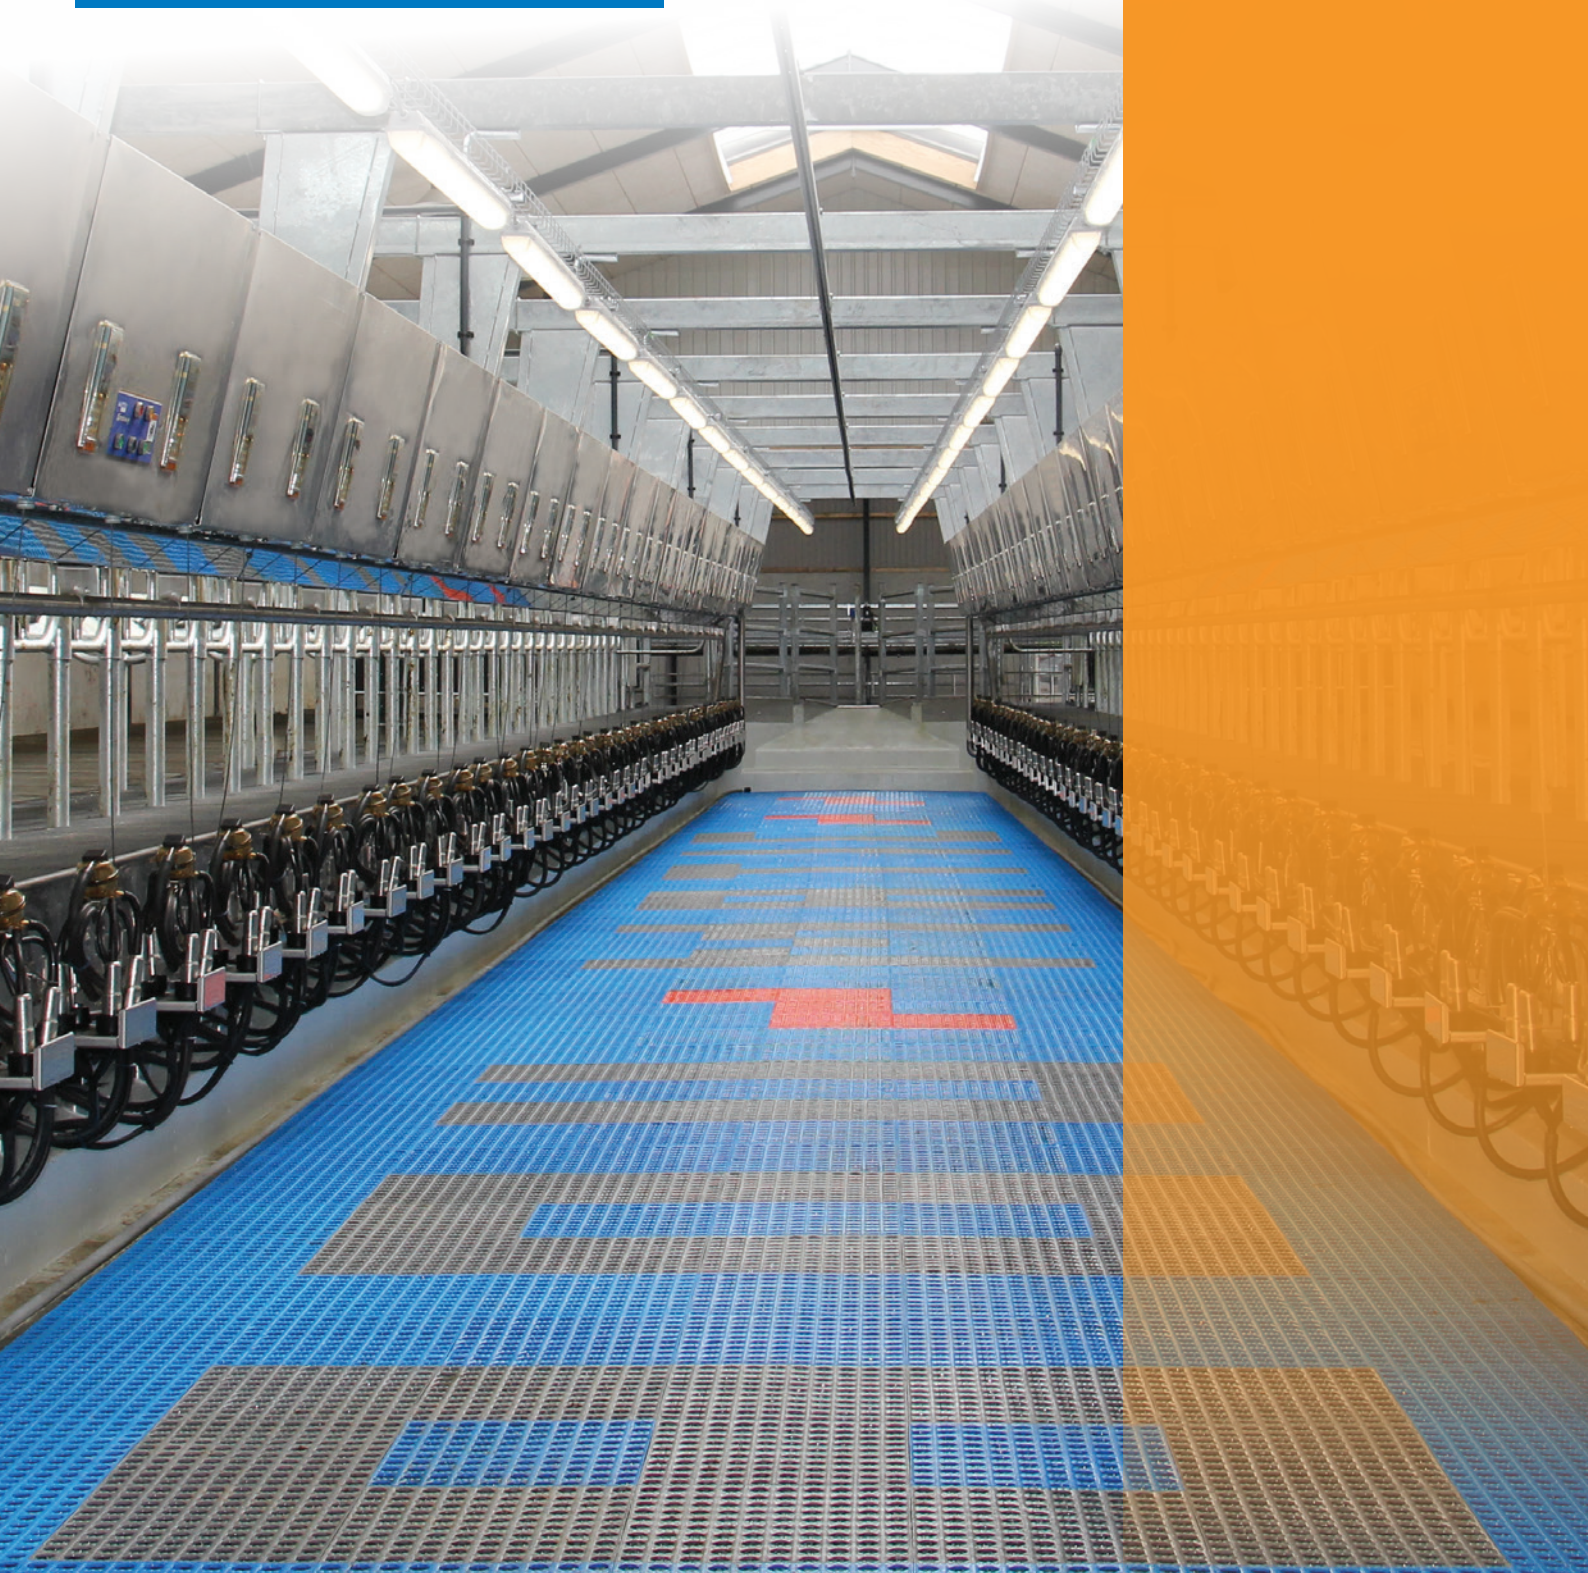

XPRESS MATS

ANTI-FATIGUE,

ANTI-SLIP MATS

XPRESS MATS

ANTI-FATIGUE,

ANTI-SLIP MATS

Xpress Mats are the ideal anti-fatigue mats to be placed in milking parlours or in any area where standing for long periods is required.

Xpress Mats are interlocking 20 in. x 20 in. (50 cm x 50 cm) pieces and are adaptable to any kind of milking parlour. The mats are designed to make sure that debris are easily flushed. You therefore always keep a clean surface. Xpress Mats are

BouMatic floor slabs for milking parlours are above all:

- **Easy to install** - The installation of parlour mats is very easy. Xpress Mats are interlocking 20 in. x 20 in. (50 cm x 50 cm) pieces and are adaptable to any kind of parlour.
- **Clean & hygienic environment** - Xpress Mats are easy to clean and they contribute to a hygienic odourless environment. PVC material is easy to keep clean and is designed to flush debris easily.
- **Reliable mats** - Xpress Mats are impervious to chemicals and resistant to steam. They have a high resistance to wear. Therefore, they are reliable as a long-term investment.
- **Innovative & ingenious design** - The open design of BouMatic mats prevents build-up. Moreover, the interlocking design keeps mats in place to ensure a continuous and barrier-free surface.
- **Anti-slip surface** - The anti-slip surface of Xpress Mats provides an optimum level of cohesion for operator comfort, safety and ease of movement.