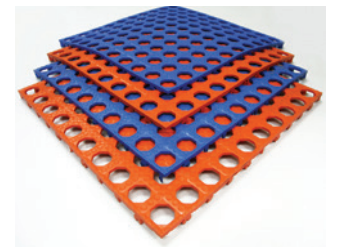

XPRESS MATS

ANTI-FATIGUE,

ANTI-SLIP MATS

XPRESS MATS

ANTI-FATIGUE,

ANTI-SLIP MATS

Xpress Mats are the ideal anti-fatigue mats to be placed in milking parlours or in any area where standing for long periods is required.

Xpress Mats are interlocking 20 in. x 20 in. (50 cm x 50 cm) pieces and are adaptable to any kind of milking parlour. The mats are designed to make sure that debris are easily flushed. You therefore always keep a clean surface. Xpress Mats are

BouMatic floor slabs for milking parlours are above all:

- **Easy to install** - The installation of parlour mats is very easy. Xpress Mats are interlocking 20 in. x 20 in. (50 cm x 50 cm) pieces and are adaptable to any kind of parlour.
- **Clean & hygienic environment** - Xpress Mats are easy to clean and they contribute to a hygienic odourless environment. PVC material is easy to keep clean and is designed to flush debris easily.
- **Reliable mats** - Xpress Mats are impervious to chemicals and resistant to steam. They have a high resistance to wear. Therefore, they are reliable as a long-term investment.
- **Innovative & ingenious design** - The open design of BouMatic mats prevents build-up. Moreover, the interlocking design keeps mats in place to ensure a continuous and barrier-free surface.
- **Anti-slip surface** - The anti-slip surface of Xpress Mats provides an optimum level of cohesion for operator comfort, safety and ease of movement.