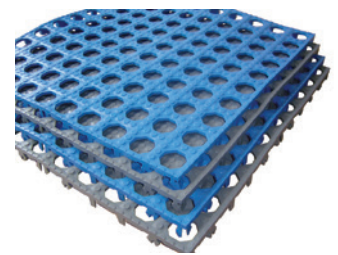

XPRESS MATS

ANTI-FATIGUE,

ANTI-SLIP MATS

XPRESS MATS

ANTI-FATIGUE,

ANTI-SLIP MATS

Xpress Mats are the ideal anti-fatigue mats to be placed in milking parlours or in any area where standing for long periods is required.

Xpress Mats are interlocking 20 in. x 20 in. (50 cm x 50 cm) pieces and are adaptable to any kind of milking parlour. The mats are designed to make sure that debris are easily flushed. You therefore always keep a clean surface. Xpress Mats are

BouMatic floor slabs for milking parlours are above all:

- **Easy to install** - The installation of parlour mats is very easy. Xpress Mats are interlocking 20 in. x 20 in. (50 cm x 50 cm) pieces and are adaptable to any kind of parlour.
- **Clean & hygienic environment** - Xpress Mats are easy to clean and they contribute to a hygienic odourless environment. PVC material is easy to keep clean and is designed to flush debris easily.
- **Reliable mats** - Xpress Mats are impervious to chemicals and resistant to steam. They have a high resistance to wear. Therefore, they are reliable as a long-term investment.
- **Innovative & ingenious design** - The open design of BouMatic mats prevents build-up. Moreover, the interlocking design keeps mats in place to ensure a continuous and barrier-free surface.
- **Anti-slip surface** - The anti-slip surface of Xpress Mats provides an optimum level of cohesion for operator comfort, safety and ease of movement.